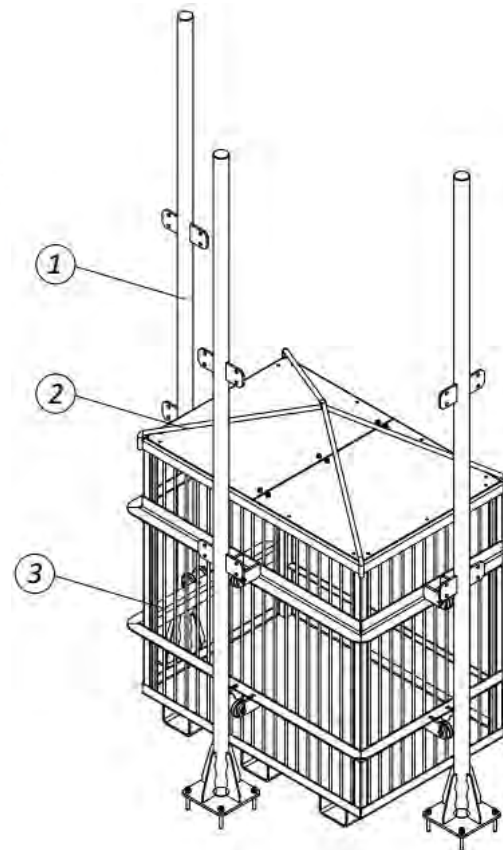

No	Part Name
1	Sliding System
2	Chain or Rope Suspender
3	Basket

ADVANTAGES

- Space Saving,
- Design Without Maintenance and Service Requirement,
- Design in Any Size,
- Fast Assembling,
- Easy Cleaning,
- No Additional Constructional Structure.

Material Details

- Basket: They can be manufactured as DIN 1.4301 (AISI 304) or DIN 1.4401 (AISI 316).
- Slider: They can be manufactured as DIN 1.4301 (AISI 304) or DIN 1.4401 (AISI 316).

"Different materials can be preferred in accordance with the request of the customer."